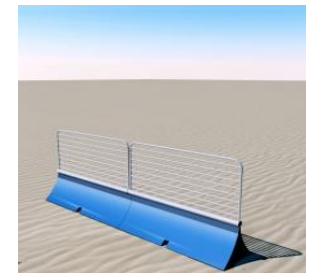

PopUpArena®

MOBILE SPORTS ARENA SYSTEM

PopUpArena Perimeters

➤ A-Frame

Interlocking 2m crowd barriers with branded banners.

Frame Dimension : 2020mm x 897mm x 803mm
Banner Dimension : 195mmx1950mm

➤ Ice Cube

Interlocking 2m pitch perimeter to stop hockey and cricket balls. Option for netting surround.

Cube Dimension : 2000mm x 600mm

➤ MUGA Panel

Solid interlocking 3m panels suitable to construct any size of outdoor games arena. Option for netting surround.

Panel Dimension : 3000mm x 1000mm or 2000mmx1000mm
Height option for additional 3m netting
1m Access Gate available

➤ Bell Bottom

Robust broad weighted 1.5m base for use on many outdoor ground surfaces; playground, car park, grass and sand. Option for netting surround.

Bell Dimension : 400mm height x 1500mm length
Height option for additional 1m mesh panel or 3m netting